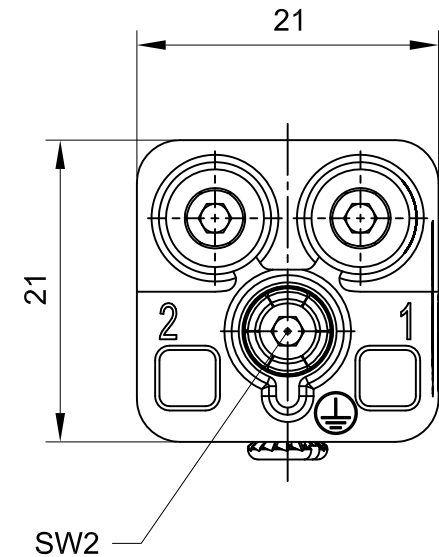

M3x6

Shrink tubing

 All Dimensions in mm Original Size DIN A4	Date 2019-12-10	Drawing No. TC2794283	Rev. A00	Scale 2:1
	Part No. 10 36 002 1211	Created by Shuxu Huang	Checked by Yiyi Luo	Page 1/1
 InKonn® InKonn (Suzhou) Electric Technology Co.,Ltd.		Type Name IQHV-002.2-F		