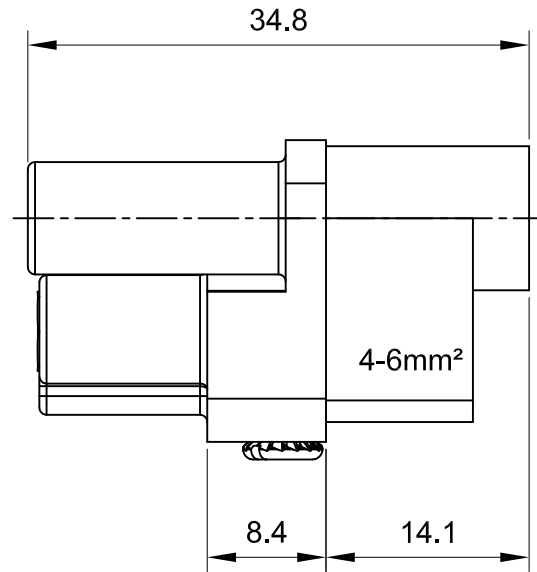

M3x6

Shrink tubing

 All Dimensions in mm Original Size DIN A4	Date 2019-12-10	Drawing No. TC2794283	Rev. A00	Scale 2:1
	Part No. 10 36 002 1211	Created by Shuxu Huang	Checked by Yiyi Luo	Page 1/1
 InKonn® InKonn (Suzhou) Electric Technology Co.,Ltd.		Type Name IQHV-002.2-F		